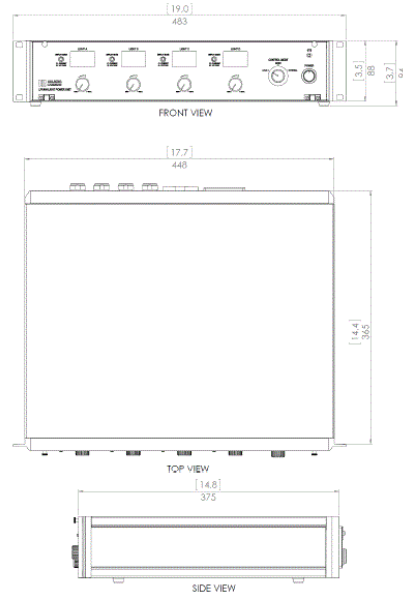

LPU404 IMAGES

We reserve the right to alter specifications without prior notice